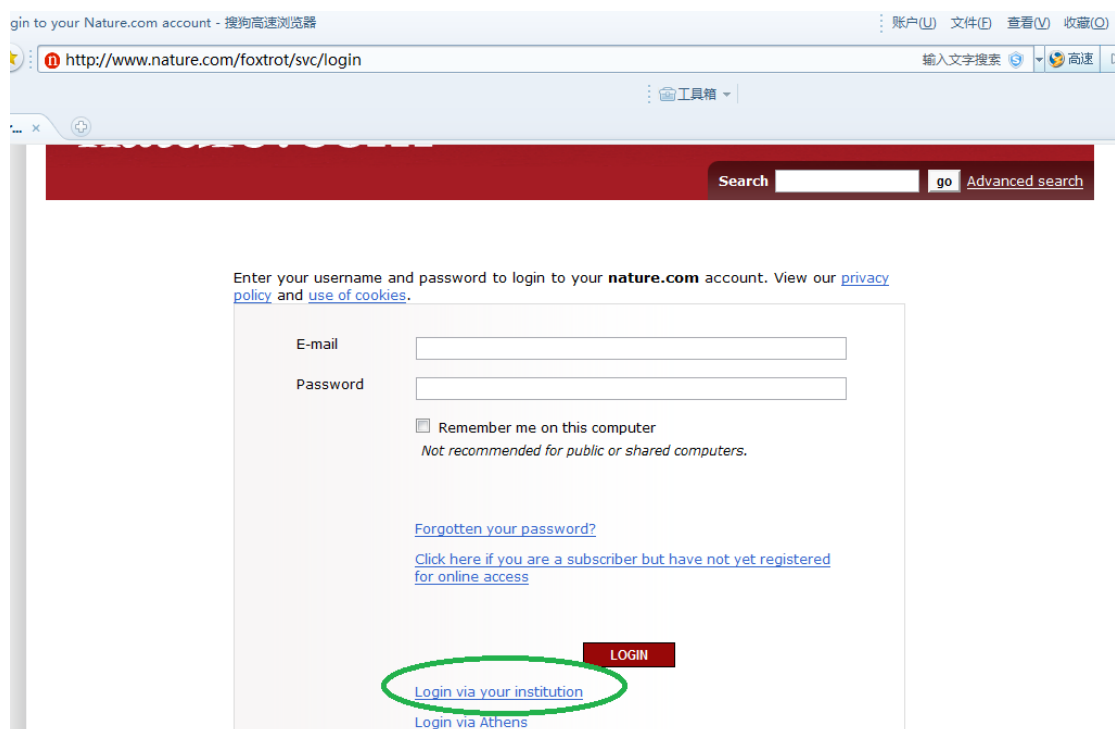

非清华校园网 IP 地址，可以通过 Shibboleth 认证直接访问“Nature”全文，访问方法如下：

1 点击 <http://www.nature.com/> ，点击页面右上角的“Login”，

2 再点击“Login via your institution”

3 选择“China”后，点击“Go”

The screenshot shows the top navigation bar of nature.com with a red banner for a conference. Below the banner is a search bar and a login section titled "Login via your institution or Athens". Under this title, there is a text box explaining Athens login and a link "Login via Athens". Below that, a section titled "Otherwise, please choose your institution's location:" contains a dropdown menu with "China" selected and highlighted in blue. A green oval is drawn around the dropdown menu. To the right of the dropdown is a "Go" button. Further right is a search box for institutions with a "Search" button.

4 点击“Tsinghua University”，或在搜索框内输入“Tsinghua University”

The screenshot shows the same login page as above, but the dropdown menu is closed. Below the "Go" button, there is a list of institutions. The list includes: Beihang University, Beijing, Fudan, Harbin, Huazhong, Lanzhou, Liaoning University, South China University of Technology, Tianjin University, Tongji University, Tsinghua University, and University of Electronic Science and Technology of China. A green oval is drawn around the "Tsinghua University" link.