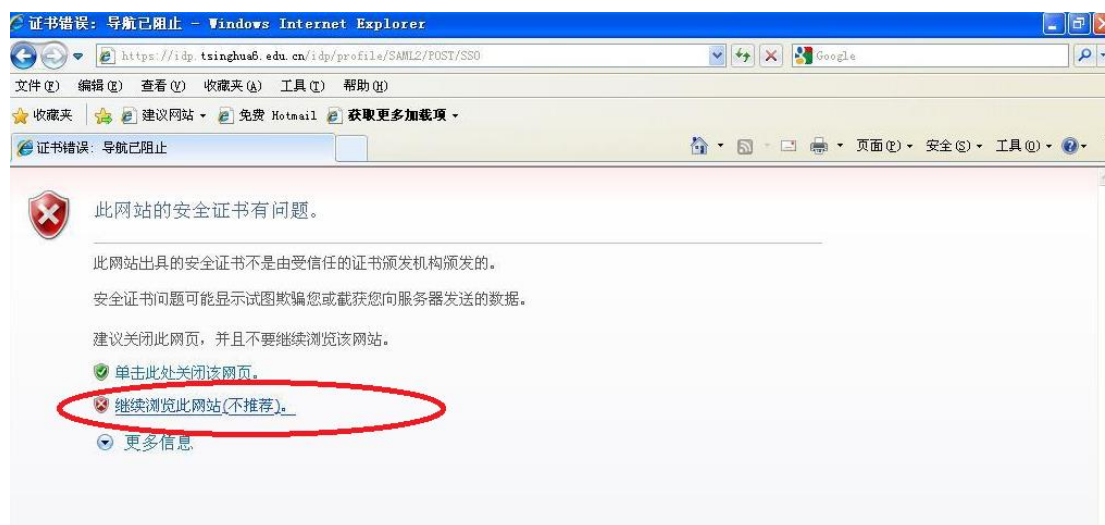

5 如果出现如下页面，请选择“继续浏览此网站”