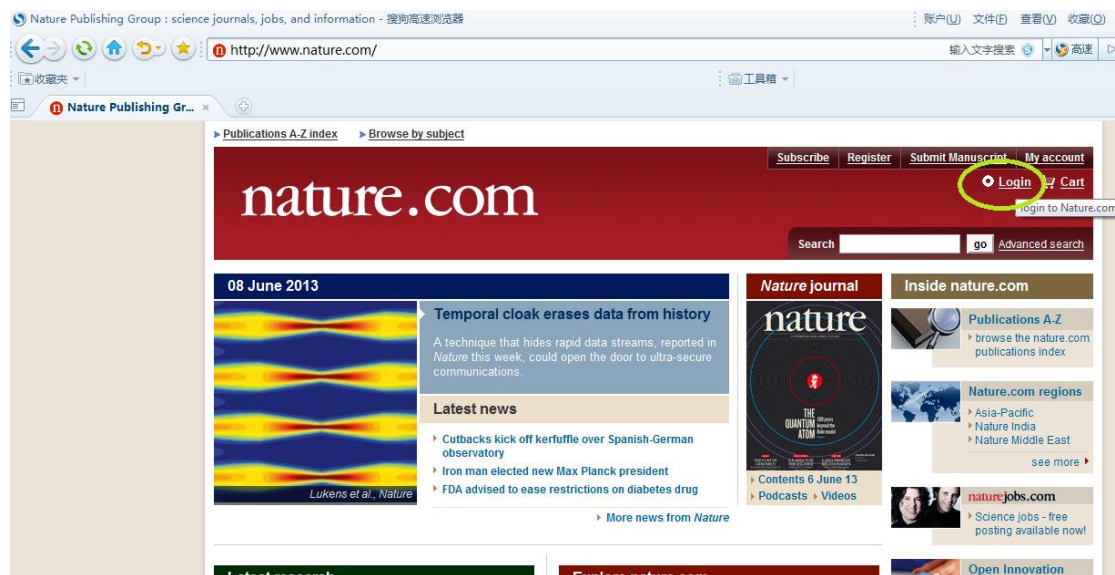

非清华校园网 IP 地址，可以通过 Shibboleth 认证直接访问“Nature”全文，访问方法如下：

1 点击 <http://www.nature.com/> ，点击页面右上角的“Login”，

2 再点击“Login via your institution”

3 选择“China”后，点击“Go”

The screenshot shows the top navigation bar of nature.com with a red banner for a conference. Below the banner is a search bar and a login section titled "Login via your institution or Athens". Under this title, there is a text box explaining Athens login and a link "Login via Athens". Below that, a section titled "Otherwise, please choose your institution's location:" contains a dropdown menu with "China" selected and highlighted in blue. A green oval is drawn around the dropdown menu. To the right of the dropdown is a "Go" button. Further right is a search box for institutions with a "Search" button.

4 点击“Tsinghua University”，或在搜索框内输入“Tsinghua University”

The screenshot shows the same login page as above, but the dropdown menu is closed. Below the "Go" button, there is a list of institutions. The list includes: Beihang University, Beijing, Fudan, Harbin, Huazhong, Lanzhou, Liaoning University, South China University of Technology, Tianjin University, Tongji University, Tsinghua University, and University of Electronic Science and Technology of China. A green oval is drawn around the "Tsinghua University" link.