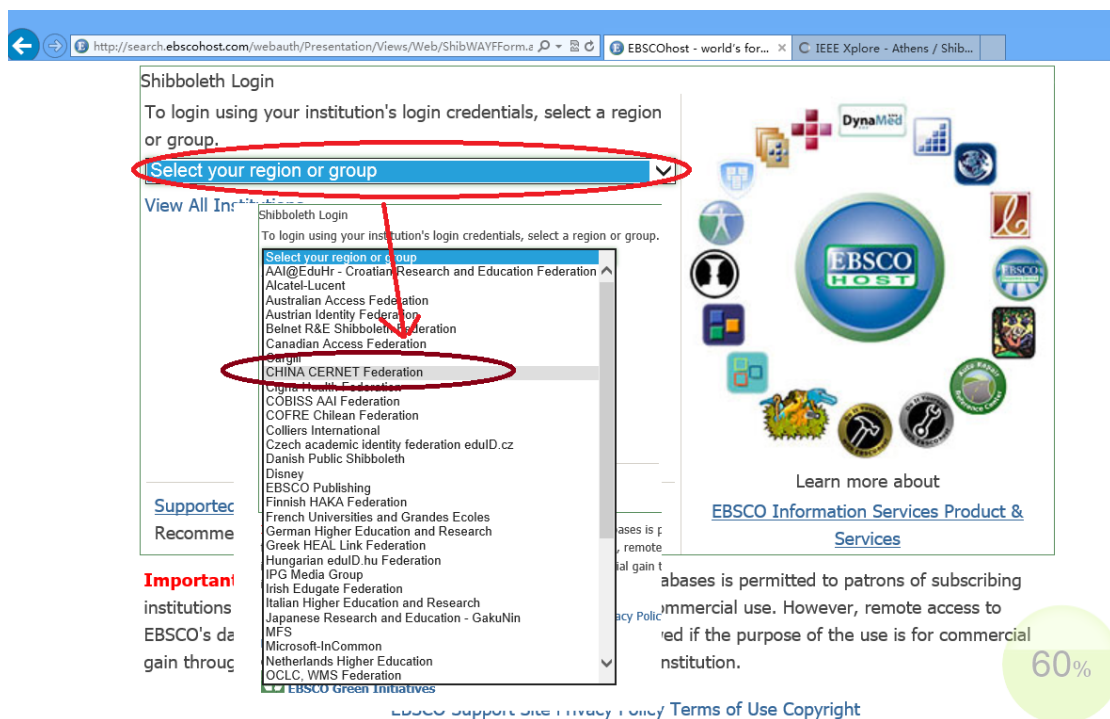

非清华校园网 IP 地址，可以通过 Shibboleth 认证直接访问“EBSCO”数据库，访问方法如下：

1 点击 <http://search.ebscohost.com> ，依次点击“Shibboleth login”

2 在“Select your region or group”中，选择“China CERNET Federation”

点击“Tsinghua University”

Important User Information: Remote access to EBSCO's databases is permitted to patrons of subscribing institutions accessing from remote locations for personal, non-commercial use. However, remote access to EBSCO's databases from non-subscribing institutions is not allowed if the purpose of the use is for commercial gain through cost reduction or avoidance for a non-subscribing institution.

3 如果出现如下页面，请选择“继续浏览此网站”

4 在 <https://idp.tsinghua6.edu.cn> 上输入**证件号**/密码

5 如果您是清华在校合法用户，通过认证后就可以访问“EBSCO”数据库全文了。