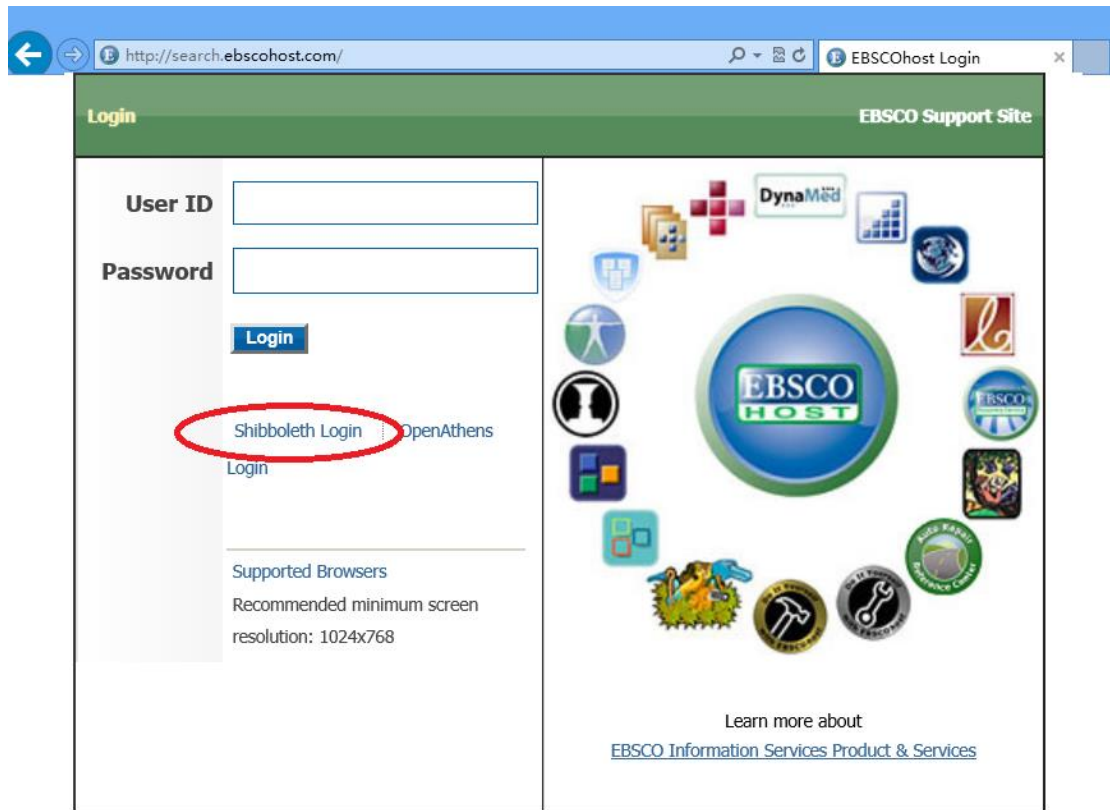

非清华校园网 IP 地址，可以通过 Shibboleth 认证直接访问“EBSCO”数据库，访问方法如下：

1 点击 <http://search.ebscohost.com> ，依次点击“Shibboleth login”

2 在“Select your region or group”中，选择“China CERNET Federation”

点击“Tsinghua University”

Important User Information: Remote access to EBSCO's databases is permitted to patrons of subscribing institutions accessing from remote locations for personal, non-commercial use. However, remote access to EBSCO's databases from non-subscribing institutions is not allowed if the purpose of the use is for commercial gain through cost reduction or avoidance for a non-subscribing institution.

3 如果出现如下页面，请选择“继续浏览此网站”

4 在 <https://idp.tsinghua6.edu.cn> 上输入**证件号**/密码

5 如果您是清华在校合法用户，通过认证后就可以访问“EBSCO”数据库全文了。