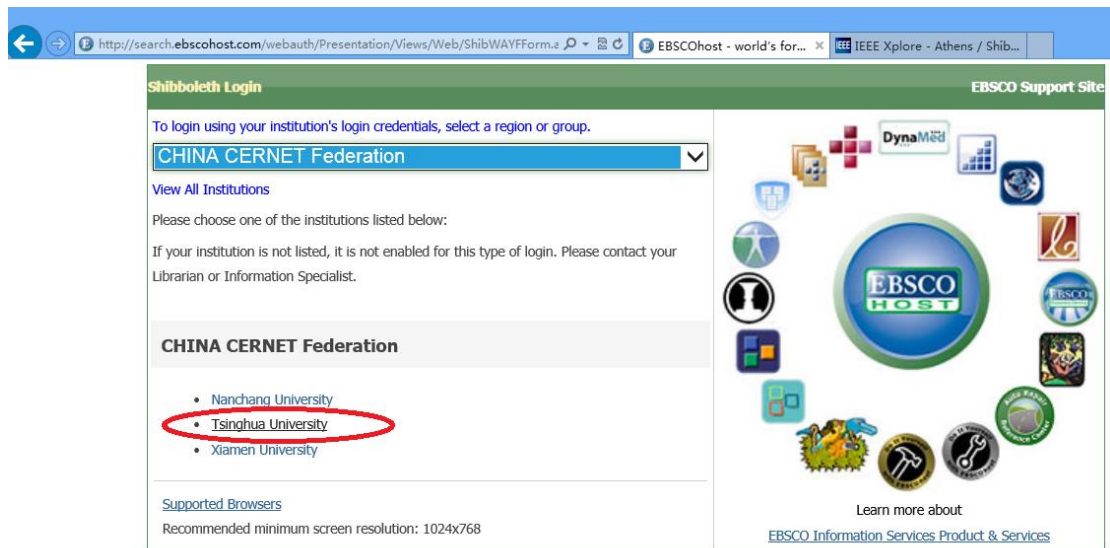

非清华校园网 IP 地址，可以通过 Shibboleth 认证直接访问“EBSCO”数据库，访问方法如下：

1 点击 <http://search.ebscohost.com> ，依次点击“Shibboleth login”

2 在“Select your region or group”中，选择“China CERNET Federation”

点击“Tsinghua University”

Important User Information: Remote access to EBSCO's databases is permitted to patrons of subscribing institutions accessing from remote locations for personal, non-commercial use. However, remote access to EBSCO's databases from non-subscribing institutions is not allowed if the purpose of the use is for commercial gain through cost reduction or avoidance for a non-subscribing institution.

3 如果出现如下页面，请选择“继续浏览此网站”

4 在 <https://idp.tsinghua6.edu.cn> 上输入**证件号**/密码

5 如果您是清华在校合法用户，通过认证后就可以访问“EBSCO”数据库全文了。